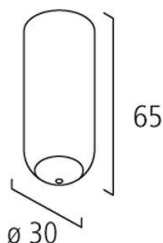

EUTRAC 3-Fase Mechanical Universal Hook Cap

Art nr: 6144315

- EUTRAC 3F Mechanical Universal Hook Cap Wit-6

Art nr: 6144308

- EUTRAC 3F Mechanical Universal Hook Cap Zilver

Art nr: 6144292

- EUTRAC 3F Mechanical Universal Hook Cap Zwart

Op al onze verkoop en leveringen gelden onze algemene leveringsvoorwaarden gedeponeerd bij de KvK onder nummer 11053900