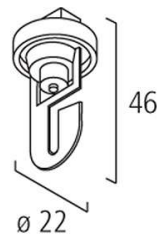

- EUTRAC Mechanical Adapter Wit-6

Art nr: 6109024

- EUTRAC Mechanical Adapter Zwart

EUTRAC 3-Fase Mechanical Universal Hook Wit-6

Art nr: 6144193

- EUTRAC Mechanical Universal Hook Wit-6

Art nr: 6144186

- EUTRAC Mechanical Universal Hook Zwart